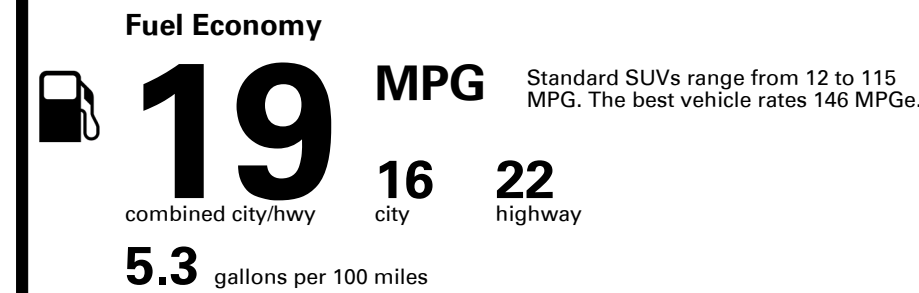

MULTIMEDIA & CONNECTIVITY

- 27" OLED Instrument Cluster & Navigation
- SiriusXM® Radio w/ 90-day trial subscription; Not Available in AK & HI
- Wireless Apple CarPlay® & Android Auto™
- Bang & Olufsen® Premium Audio
- Genesis Digital Key
- Wireless Device Charger - Front

Full Tank of Gas

GENESIS WARRANTY

- 5-year/60,000-mile New Vehicle Warranty*
- 10-year/100,000-mile Powertrain Warranty*
- 7-year/Unlimited-mile Anti-perforation Warranty*
- Limited warranties, see retailer for details

Manufacturer's Suggested Retail Price: $75,950.00

ADDED FEATURES:

- *MAKALU GRAY(NCM) Paint $650.00
- *Cargo Net $80.00
- *First Aid Kit $65.00
- *Fragrance Cartridges $160.00
- *Illuminated Door Sills $425.00
- *NFC Key Card $30.00
- *Severe Weather Kit $85.00
- *Floating Wheel Cap $215.00

Inland Freight & Handling : $1,495.00

SOLD TO: NY701   **SHIPPED TO: NY701**
GENESIS OF BUFFALO
8143 MAIN STREET
WILLIAMSVILLE NY 14221

VIN: KMUHDESC3TU337946	EXTERIOR COLOR: MAKALU GRAY	INTERIOR/SEAT COLOR: VANILLA BEIGE/SMOKY
MODEL: V0482A65	PORT OF ENTRY: PH	TRANSPORT: TRUCK
EMISSIONS: This vehicle is certified to meet emission requirements in all 50 states		ACCESSORY WEIGHT: 10 lbs./ 4 kgs.

TOTAL PRICE: $79,155.00

EPA DOT Fuel Economy and Environment

Gasoline Vehicle

You spend $8,000
more in fuel costs over 5 years
compared to the average new vehicle.

Annual fuel cost $3,300