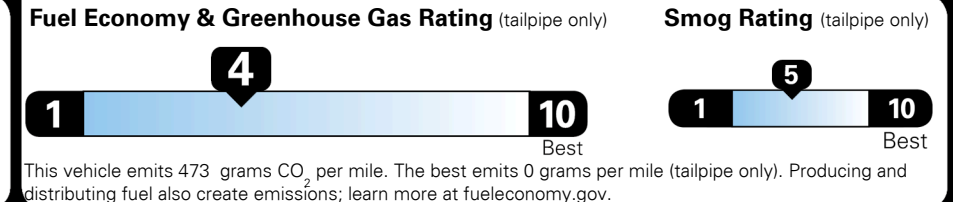

Actual results will vary for many reasons, including driving conditions and how you drive and maintain your vehicle. The average new vehicle gets 29 MPG and costs $8,500 to fuel over 5 years. Cost estimates are based on 15,000 miles per year at $ 4.15 per gallon. MPGe is miles per gasoline gallon equivalent. Vehicle emissions are a significant cause of climate change and smog.

fueleconomy.gov

Calculate personalized estimates and compare vehicles

GOVERNMENT 5-STAR SAFETY RATINGS

Overall Vehicle Score ★ ★ ★ ★ ★

Based on the combined rating of frontal, side and rollover. Should ONLY be compared to other vehicles of similar size and weight.

Frontal Crash	Driver Passenger	★ ★ ★ ★ ★
Based on the risk of injury in a frontal impact. Should ONLY be compared to other vehicles of similar size and weight.		
Side Crash	Front seat Rear seat	★ ★ ★ ★ ★
Based on the risk of injury in a side impact.		
Rollover		★ ★ ★ ★
Based on the risk of rollover in a single-vehicle crash.		

Star ratings range from 1 to 5 stars (★★★★★) with 5 being the highest.
Source: National Highway Traffic Safety Administration (NHTSA).
www.safercar.gov or 1-888-327-4236

Manufacturer's suggested retail price includes manufacturer's recommended pre-delivery service. Gasoline license and title fees state and local taxes and dealer installed options and accessories are not included in the manufacturer's suggested retail price. This label has been affixed to this vehicle by Genesis Motor America, pursuant to the requirements of 15 U.S.C. 1231 et seq. which prohibits its removal or alteration prior to delivery to the ultimate purchaser.

PARTS CONTENT INFORMATION

FOR VEHICLES IN THIS CARLINE: U.S./CANADIAN PARTS CONTENT: 3 %

MAJOR SOURCES OF FOREIGN PARTS CONTENT: KOREA: 80 %

FOR THIS VEHICLE: FINAL ASSEMBLY POINT: ULSAN, KOREA

COUNTRY OF ORIGIN:

ENGINE: KOREA   TRANSMISSION: KOREA

Note: Parts content does not include final assembly, distribution, or other non-parts costs.