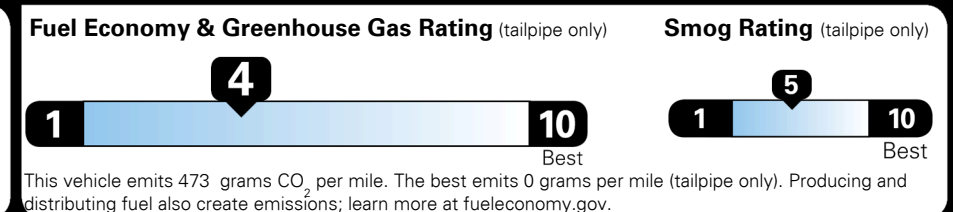

TOTAL PRICE: \$79,300.00

EPA DOT Fuel Economy and Environment

Gasoline Vehicle

Fuel Economy

19 MPG
combined city/hwy

16 MPG
city

22 MPG
highway

5.3 gallons per 100 miles

Standard SUVs range from 12 to 115 MPG. The best vehicle rates 146 MPGe.

You spend \$8,000
more in fuel costs over 5 years
 compared to the average new vehicle.

Annual fuel cost \$3,300

Actual results will vary for many reasons, including driving conditions and how you drive and maintain your vehicle. The average new vehicle gets 29 MPG and costs \$8,500 to fuel over 5 years. Cost estimates are based on 15,000 miles per year at \$ 4.15 per gallon. MPGe is miles per gasoline gallon equivalent. Vehicle emissions are a significant cause of climate change and smog.