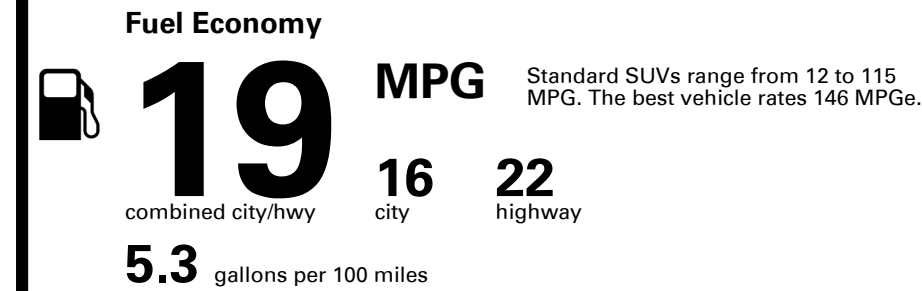

TOTAL PRICE: \$78,550.00

Inland Freight & Handling : \$1,495.00

EPA DOT Fuel Economy and Environment

Gasoline Vehicle

You spend \$8,000
 more in fuel costs over 5 years compared to the average new vehicle.