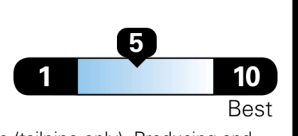

Smog Rating (tailpipe only)

This vehicle emits 473 grams CO₂ per mile. The best emits 0 grams per mile (tailpipe only). Producing and distributing fuel also create emissions; learn more at fueleconomy.gov.

Actual results will vary for many reasons, including driving conditions and how you drive and maintain your vehicle. The average new vehicle gets 29 MPG and costs $8,500 to fuel over 5 years. Cost estimates are based on 15,000 miles per year at $ 4.15 per gallon. MPGe is miles per gasoline gallon equivalent. Vehicle emissions are a significant cause of climate change and smog.

fueleconomy.gov

Calculate personalized estimates and compare vehicles