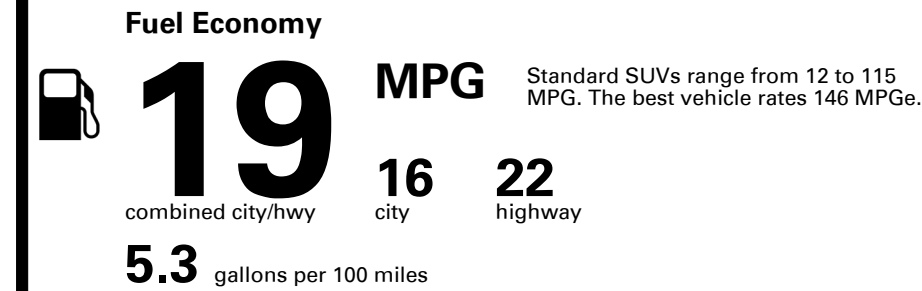

TOTAL PRICE: \$85,685.00

EPA DOT Fuel Economy and Environment

Gasoline Vehicle

You spend \$8,000
more in fuel costs over 5 years compared to the average new vehicle.

Annual fuel cost \$3,300

Fuel Economy & Greenhouse Gas Rating (tailpipe only)