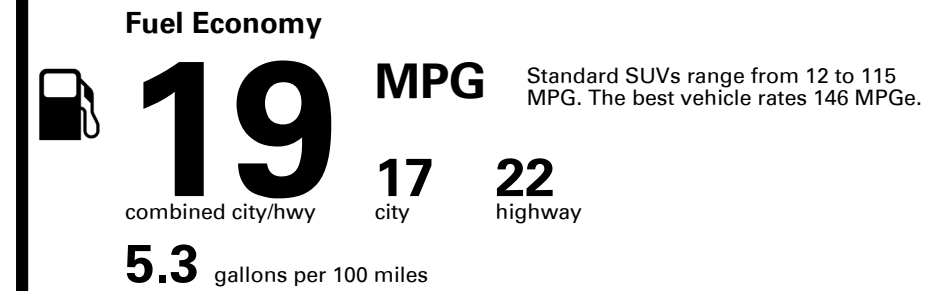

## EPA DOT Fuel Economy and Environment

Gasoline Vehicle

**You spend \$8,000**  
more in fuel costs over 5 years compared to the average new vehicle.

**Annual fuel cost \$3,300**

**Fuel Economy & Greenhouse Gas Rating** (tailpipe only)