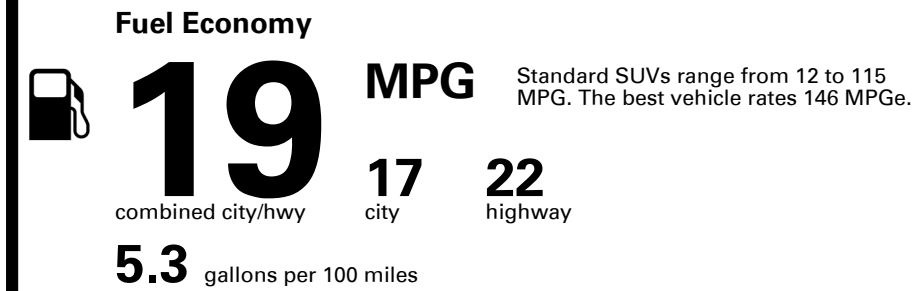

SHIPPED TO: NY701

Inland Freight & Handling : \$1,495.00

VIN: KMUJBESC2TU344376	EXTERIOR COLOR: ALTA WHITE	INTERIOR/SEAT COLOR: SEVILLA RED/OBSIDIAN
MODEL: V04F2A65	PORT OF ENTRY: PH	TRANSPORT: TRUCK
EMISSIONS: This vehicle is certified to meet emission requirements in all 50 states		ACCESSORY WEIGHT: 1 lbs./ 1 kgs.

TOTAL PRICE: \$89,600.00

EPA DOT Fuel Economy and Environment

Gasoline Vehicle

You spend \$8,000
more in fuel costs over 5 years compared to the average new vehicle.

Annual fuel cost \$3,300

Fuel Economy & Greenhouse Gas Rating (tailpipe only)