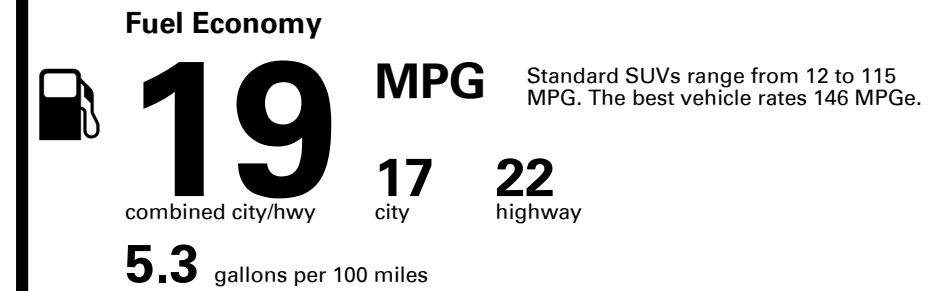

TOTAL PRICE: \$90,395.00

EPA DOT Fuel Economy and Environment

Gasoline Vehicle

You spend \$8,000
more in fuel costs over 5 years compared to the average new vehicle.

Annual fuel cost \$3,300

Fuel Economy & Greenhouse Gas Rating (tailpipe only)