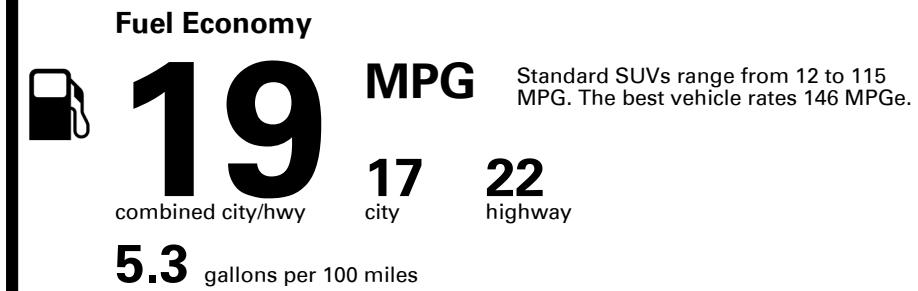

## EPA DOT Fuel Economy and Environment

Gasoline Vehicle

**You spend \$8,000**  
more in fuel costs over 5 years compared to the average new vehicle.

**Annual fuel cost \$3,300**

**Fuel Economy & Greenhouse Gas Rating** (tailpipe only)