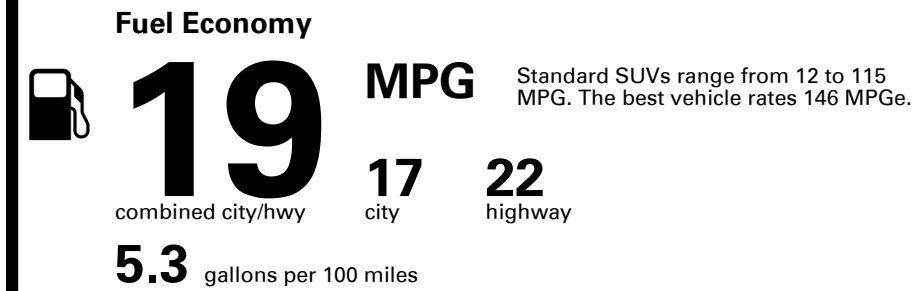

MULTIMEDIA & CONNECTIVITY

- 27" OLED Instrument Cluster & Navigation
- SiriusXM® Radio w/ 90-day trial subscription; Not Available in AK & HI
- Wireless Apple CarPlay® & Android Auto™
- Bang & Olufsen® Premium Audio
- Active Noise Control
- Genesis Digital Key
- Wireless Device Charger - Front

PRESTIGE BLACK FEATURES

- 22" Black Alloy Wheels w/ Floating Center Caps
- Dark Headlamp Bezels, Exterior Trim, & Badging
- Nappa Leather w/ Exclusive Quilting
- Dark Interior Trim w/ Black Ash Wood

Full Tank of Gas

GENESIS WARRANTY

- 5-year/60,000-mile New Vehicle Warranty*
- 10-year/100,000-mile Powertrain Warranty*
- 7-year/Unlimited-mile Anti-perforation Warranty*
- Limited warranties, see retailer for details

Manufacturer's Suggested Retail Price: $89,400.00

ADDED FEATURES:

- *VIK BLACK(PH3) Paint $650.00
- *NFC Key Card $30.00

SOLD TO: NY701
GENESIS OF BUFFALO
8143 MAIN STREET
WILLIAMSVILLE NY 14221

SHIPPED TO: NY701

Inland Freight & Handling : $1,495.00

VIN: KMUJDESC1TU347229	EXTERIOR COLOR: VIK BLACK	INTERIOR/SEAT COLOR: OBSIDIAN BLACK/OBSIDIAN
MODEL: V04H2A65	PORT OF ENTRY: PH	TRANSPORT: TRUCK
EMISSIONS: This vehicle is certified to meet emission requirements in all 50 states		ACCESSORY WEIGHT: 1 lbs./ 0 kgs.

TOTAL PRICE: $91,575.00

EPA DOT Fuel Economy and Environment

Gasoline Vehicle

You spend $8,000
more in fuel costs over 5 years compared to the average new vehicle.

Annual fuel cost $3,300

Fuel Economy & Greenhouse Gas Rating (tailpipe only)

Smog Rating (tailpipe only)

This vehicle emits 467 grams CO₂ per mile. The best emits 0 grams per mile (tailpipe only). Producing and distributing fuel also create emissions; learn more at fueleconomy.gov.

Actual results will vary for many reasons, including driving conditions and how you drive and maintain your vehicle. The average new vehicle gets 29 MPG and costs $8,500 to fuel over 5 years. Cost estimates are based on 15,000 miles per year at $ 4.15 per gallon. MPGe is miles per gasoline gallon equivalent. Vehicle emissions are a significant cause of climate change and smog.

fueleconomy.gov

Calculate personalized estimates and compare vehicles

GOVERNMENT 5-STAR SAFETY RATINGS

Overall Vehicle Score ★ ★ ★ ★ ★

Based on the combined rating of frontal, side and rollover. Should ONLY be compared to other vehicles of similar size and weight.

Frontal Crash	Driver Passenger	★ ★ ★ ★ ★

Based on the risk of injury in a frontal impact. Should ONLY be compared to other vehicles of similar size and weight.

Side Crash	Front seat Rear seat	★ ★ ★ ★ ★

Based on the risk of injury in a side impact.

Rollover ★ ★ ★ ★

Based on the risk of rollover in a single-vehicle crash.

Star ratings range from 1 to 5 stars (★★★★★) with 5 being the highest.

Source: National Highway Traffic Safety Administration (NHTSA).

www.safercar.gov or 1-888-327-4236

Manufacturer's suggested retail price includes manufacturer's recommended pre-delivery service. Gasoline license and title fees state and local taxes and dealer installed options and accessories are not included in the manufacturer's suggested retail price. This label has been affixed to this vehicle by Genesis Motor America, pursuant to the requirements of 15 U.S.C. 1231 et seq. which prohibits its removal or alteration prior to delivery to the ultimate purchaser.

PARTS CONTENT INFORMATION

FOR VEHICLES IN THIS CARLINE: U.S./CANADIAN PARTS CONTENT: 3 %

MAJOR SOURCES OF FOREIGN PARTS CONTENT: KOREA: 80 %

FOR THIS VEHICLE: FINAL ASSEMBLY POINT: ULSAN, KOREA

COUNTRY OF ORIGIN:

ENGINE: KOREA TRANSMISSION: KOREA

Note: Parts content does not include final assembly, distribution, or other non-parts costs.