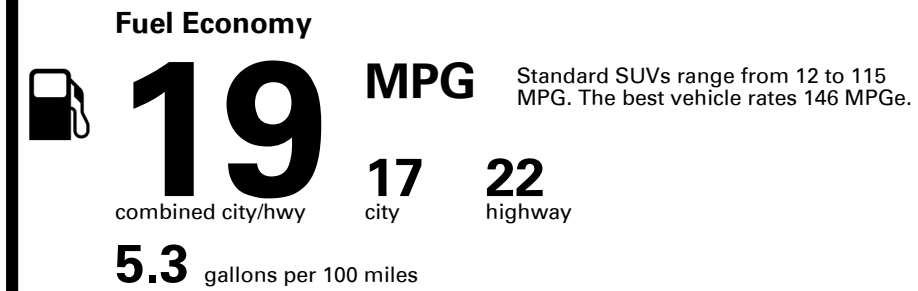

TOTAL PRICE: \$91,720.00

57 A 0756QMORNI

EPA DOT Fuel Economy and Environment

Gasoline Vehicle

You spend \$8,000
more in fuel costs over 5 years compared to the average new vehicle.

Annual fuel cost \$3,300