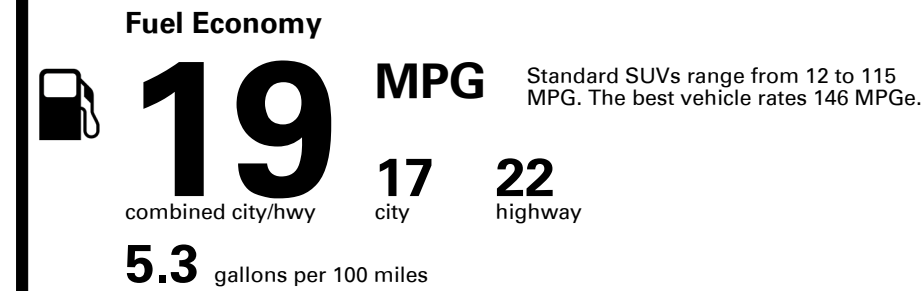

MULTIMEDIA & CONNECTIVITY

- 27" OLED Instrument Cluster & Navigation
- SiriusXM® Radio w/ 90-day trial subscription; Not Available in AK & HI
- Wireless Apple CarPlay® & Android Auto™
- Bang & Olufsen® Premium Audio
- Active Noise Control
- Genesis Digital Key
- Wireless Device Charger - Front

PRESTIGE BLACK FEATURES

- 22" Black Alloy Wheels w/ Floating Center Caps
- Dark Headlamp Bezels, Exterior Trim, & Badging
- Nappa Leather w/ Exclusive Quilting
- Dark Interior Trim w/ Black Ash Wood

Full Tank of Gas

GENESIS WARRANTY

- 5-year/60,000-mile New Vehicle Warranty*
- 10-year/100,000-mile Powertrain Warranty*
- 7-year/Unlimited-mile Anti-perforation Warranty*
- Limited warranties, see retailer for details

Manufacturer's Suggested Retail Price: $89,400.00

ADDED FEATURES:

- *VIK BLACK(PH3) Paint $650.00
- Accessories
- *Cargo Net $80.00
- *First Aid Kit $65.00
- *NFC Key Card $30.00

SOLD TO: NY701
GENESIS OF BUFFALO
8143 MAIN STREET
WILLIAMSVILLE NY 14221

SHIPPED TO: NY701

Inland Freight & Handling : $1,495.00

VIN: KMUJDESC4TU339917	EXTERIOR COLOR: VIK BLACK	INTERIOR/SEAT COLOR: OBSIDIAN BLACK/OBSIDIAN
MODEL: V04H2A65	PORT OF ENTRY: PH	TRANSPORT: TRUCK
EMISSIONS: This vehicle is certified to meet emission requirements in all 50 states		ACCESSORY WEIGHT: 3 lbs./ 1 kgs.

TOTAL PRICE: $91,720.00

EPA DOT Fuel Economy and Environment

Gasoline Vehicle

You spend $8,000
more in fuel costs over 5 years compared to the average new vehicle.

Annual fuel cost $3,300

Fuel Economy & Greenhouse Gas Rating (tailpipe only)

Smog Rating (tailpipe only)

This vehicle emits 467 grams CO₂ per mile. The best emits 0 grams per mile (tailpipe only). Producing and distributing fuel also create emissions; learn more at fueleconomy.gov.

Actual results will vary for many reasons, including driving conditions and how you drive and maintain your vehicle. The average new vehicle gets 29 MPG and costs $8,500 to fuel over 5 years. Cost estimates are based on 15,000 miles per year at $ 4.15 per gallon. MPGe is miles per gasoline gallon equivalent. Vehicle emissions are a significant cause of climate change and smog.

fueleconomy.gov

Calculate personalized estimates and compare vehicles

GOVERNMENT 5-STAR SAFETY RATINGS

Overall Vehicle Score ★ ★ ★ ★ ★

Based on the combined rating of frontal, side and rollover. Should ONLY be compared to other vehicles of similar size and weight.

Frontal Crash Driver ★ ★ ★ ★

Crash Passenger ★ ★ ★ ★

Based on the risk of injury in a frontal impact. Should ONLY be compared to other vehicles of similar size and weight.

Side Crash Front seat ★ ★ ★ ★ ★

Crash Rear seat ★ ★ ★ ★ ★

Based on the risk of injury in a side impact.

Rollover ★ ★ ★ ★

Based on the risk of rollover in a single-vehicle crash.

Star ratings range from 1 to 5 stars (★★★★★) with 5 being the highest.

Source: National Highway Traffic Safety Administration (NHTSA).

www.safercar.gov or 1-888-327-4236

Manufacturer's suggested retail price includes manufacturer's recommended pre-delivery service. Gasoline license and title fees state and local taxes and dealer installed options and accessories are not included in the manufacturer's suggested retail price. This label has been affixed to this vehicle by Genesis Motor America, pursuant to the requirements of 15 U.S.C. 1231 et seq. which prohibits its removal or alteration prior to delivery to the ultimate purchaser.

PARTS CONTENT INFORMATION

FOR VEHICLES IN THIS CARLINE:	U.S./CANADIAN PARTS CONTENT:	3 %
MAJOR SOURCES OF FOREIGN PARTS CONTENT:	KOREA:	80 %
FOR THIS VEHICLE:	FINAL ASSEMBLY POINT:	ULSAN, KOREA
	COUNTRY OF ORIGIN:	
ENGINE:	KOREA	TRANSMISSION:
		KOREA

Note: Parts content does not include final assembly, distribution, or other non-parts costs.