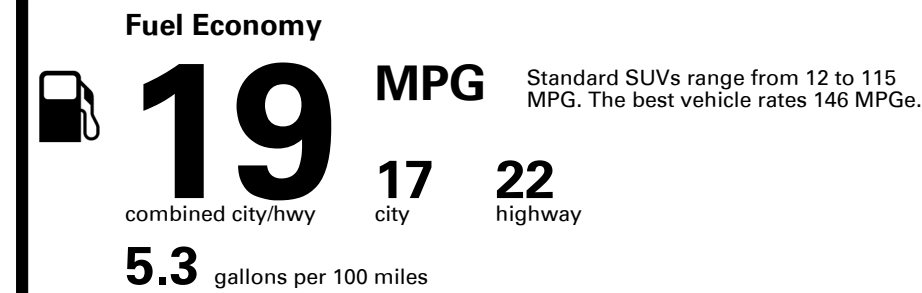

TOTAL PRICE: \$91,575.00

EPA DOT Fuel Economy and Environment

Gasoline Vehicle

You spend \$8,000
more in fuel costs over 5 years compared to the average new vehicle.

Annual fuel cost \$3,300

Fuel Economy & Greenhouse Gas Rating (tailpipe only)