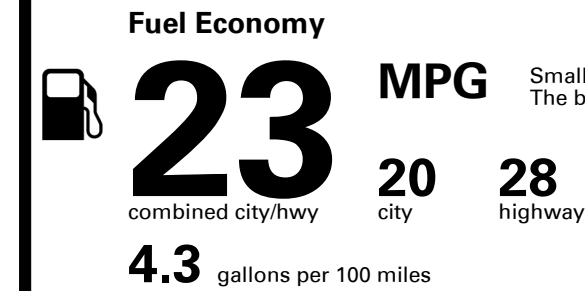

TOTAL PRICE: \$54,995.00

EPA DOT Fuel Economy and Environment

Gasoline Vehicle

Small SUVs range from 14 to 125 MPG. The best vehicle rates 146 MPGe.

You spend \$5,000
more in fuel costs over 5 years
compared to the average new vehicle.