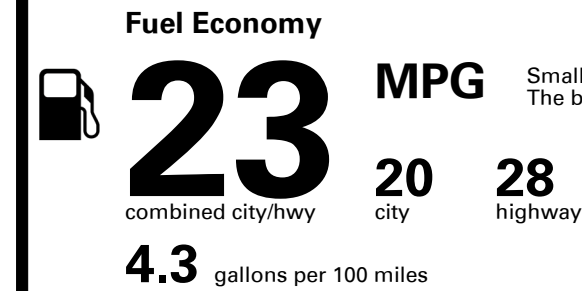

EMISSIONS:
This vehicle is certified to meet emission requirements in all 50 states

TOTAL PRICE: \$59,515.00

61 A 0836QMORNI

EPA DOT Fuel Economy and Environment

Gasoline Vehicle

Small SUVs range from 14 to 125 MPG. The best vehicle rates 146 MPGe.

You spend \$5,000
more in fuel costs over 5 years
compared to the average new vehicle.

Annual fuel cost \$2,700

Fuel Economy & Greenhouse Gas Rating (tailpipe only)

Smog Rating (tailpipe only)

This vehicle emits 393 grams CO₂ per mile. The best emits 0 grams per mile (tailpipe only). Producing and distributing fuel also create emissions; learn more at fueleconomy.gov.