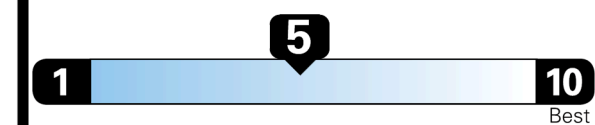

2026 GV70 2.5T ADVANCED AWD

THE GENESIS EXPERIENCE

- 3 Yr / 36K Complimentary Maintenance
- 3 Yr / 36K Complimentary Service Valet *
- 3 Yr Complimentary Map Care ·
- Complimentary Genesis Connected Services *
- * Exclusions may apply, see retailer for details

STANDARD FEATURES:

ADVANCED SAFETY TECHNOLOGY

- Forward Collision-Avoidance Assist
- Lane Keeping Assist
- Lane Following Assist
- Driver Attention Warning
- Parking Distance Warning
- Blind-Spot Collision Avoidance-Assist
- Rear Cross-Traffic Collision Avoidance-Assist
- Rearview Camera
- Safe Exit Assist
- Forward Attention Warning

POWERTRAIN TECHNOLOGY

- 2.5L Inline 4 Turbo GDI
- 8-speed Automatic Transmission

EXTERIOR

- 19-inch Alloy Wheels
- Power Hands-Free Smart Liftgate w/ Auto Open
- High Beam Assist
- Panoramic Sunroof
- Power Folding Mirrors + Logo Lamp

COMFORT & CONVENIENCE

- Power Driver's Seat w/ Power Lumbar
- Power Front Passenger Seat
- Heated Front Seats
- Smart Cruise Control
- Intelligent Speed Limit Assist
- Highway Driving Assist
- Power Tilt & Telescopic Steering Wheel

COMFORT & CONVENIENCE(cont.)

- Adjustable Interior Ambient Lighting

MULTIMEDIA & CONNECTIVITY

- 27" OLED Instrument Cluster & Navigation
- SiriusXM® Radio w/ 90-day trial subscription; Not Available in AK & HI
- Apple CarPlay® & Android Auto™
- Wireless Phone Charger
- Genesis Connected Services
- Fingerprint Recognition

ADVANCED FEATURES

- Leather Seating Surfaces
- Back Lighting Film Trim
- Front Passenger Seat w/ Power Lumbar
- Bang & Olufsen® Premium Audio
- Surround View Monitor
- Blind-Spot View Monitor
- Parking Collision-Avoidance Assist
- Advanced Rear Occupant Alert
- Ventilated Front Seats
- Heated Steering Wheel

ADDITIONAL STANDARD FEATURES