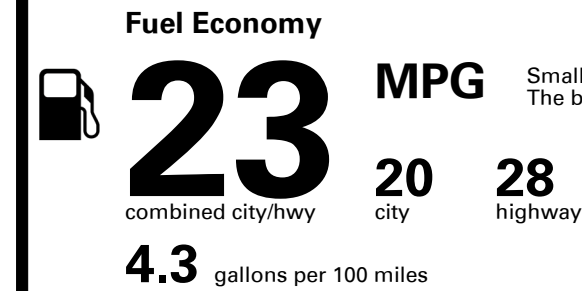

TOTAL PRICE: \$59,705.00

325 A 3386QMORNI

EMISSIONS:
This vehicle is certified to meet emission requirements in all 50 states

EPA DOT Fuel Economy and Environment

Gasoline Vehicle

Small SUVs range from 14 to 125 MPG. The best vehicle rates 146 MPGe.

You spend \$5,000
more in fuel costs over 5 years
compared to the average new vehicle.

Annual fuel cost \$2,700

Fuel Economy & Greenhouse Gas Rating (tailpipe only)

Smog Rating (tailpipe only)

This vehicle emits 393 grams CO₂ per mile. The best emits 0 grams per mile (tailpipe only). Producing and distributing fuel also create emissions; learn more at fueleconomy.gov.