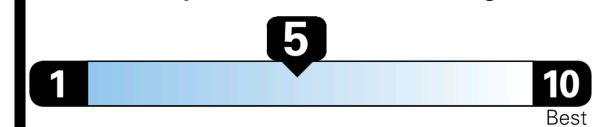

2026 GV70 2.5T ADVANCED AWD

THE GENESIS EXPERIENCE

- 3 Yr / 36K Complimentary Maintenance
- 3 Yr / 36K Complimentary Service Valet *
- 3 Yr Complimentary Map Care ·
- Complimentary Genesis Connected Services *
- * Exclusions may apply, see retailer for details

STANDARD FEATURES:

ADVANCED SAFETY TECHNOLOGY

- Forward Collision-Avoidance Assist
- Lane Keeping Assist
- Lane Following Assist
- Driver Attention Warning
- Parking Distance Warning
- Blind-Spot Collision Avoidance-Assist
- Rear Cross-Traffic Collision Avoidance-Assist
- Rearview Camera
- Safe Exit Assist
- Forward Attention Warning

POWERTRAIN TECHNOLOGY

- 2.5L Inline 4 Turbo GDI
- 8-speed Automatic Transmission

EXTERIOR

- 19-inch Alloy Wheels
- Power Hands-Free Smart Liftgate w/ Auto Open
- High Beam Assist
- Panoramic Sunroof
- Power Folding Mirrors + Logo Lamp

COMFORT & CONVENIENCE

- Power Driver's Seat w/ Power Lumbar
- Power Front Passenger Seat
- Heated Front Seats
- Smart Cruise Control
- Intelligent Speed Limit Assist
- Highway Driving Assist
- Power Tilt & Telescopic Steering Wheel

COMFORT & CONVENIENCE(cont.)

- Adjustable Interior Ambient Lighting

MULTIMEDIA & CONNECTIVITY

- 27" OLED Instrument Cluster & Navigation
- SiriusXM® Radio w/ 90-day trial subscription; Not Available in AK & HI
- Apple CarPlay® & Android Auto™
- Wireless Phone Charger
- Genesis Connected Services
- Fingerprint Recognition

ADVANCED FEATURES

- Leather Seating Surfaces
- Back Lighting Film Trim
- Front Passenger Seat w/ Power Lumbar
- Bang & Olufsen® Premium Audio
- Surround View Monitor
- Blind-Spot View Monitor
- Parking Collision-Avoidance Assist
- Advanced Rear Occupant Alert
- Ventilated Front Seats
- Heated Steering Wheel

ADDITIONAL STANDARD FEATURES