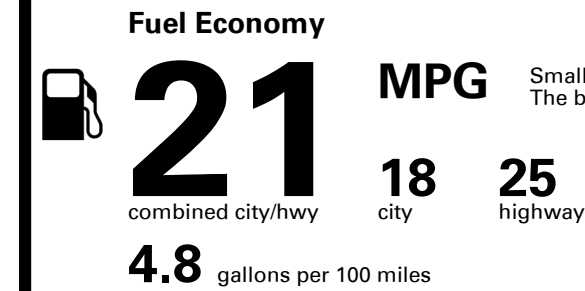

TOTAL PRICE: \$74,795.00

EPA DOT Fuel Economy and Environment

Gasoline Vehicle

Small SUVs range from 14 to 125 MPG. The best vehicle rates 146 MPGe.

You spend \$6,250
more in fuel costs over 5 years
compared to the average new vehicle.