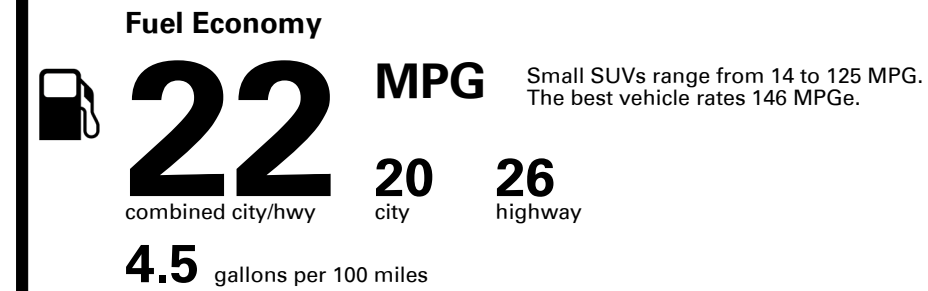

SOLD TO: NY701
GENESIS OF BUFFALO
8143 MAIN STREET
WILLIAMSVILLE NY 14221

SHIPPED TO: NY701

Inland Freight & Handling : \$1,495.00

VIN: KMUMFDTB4TU284098	EXTERIOR COLOR: UYUNI WHITE	INTERIOR/SEAT COLOR: SEVILLA RED/OBSIDIAN
MODEL: U0452A45	PORT OF ENTRY: PH	TRANSPORT: TRUCK
EMISSIONS: This vehicle is certified to meet emission requirements in all 50 states		ACCESSORY WEIGHT: 22 lbs./ 10 kgs.

TOTAL PRICE: \$62,745.00

EPA DOT Fuel Economy and Environment

Gasoline Vehicle

You spend \$5,750
more in fuel costs over 5 years compared to the average new vehicle.

Annual fuel cost \$2,850

Fuel Economy & Greenhouse Gas Rating (tailpipe only)